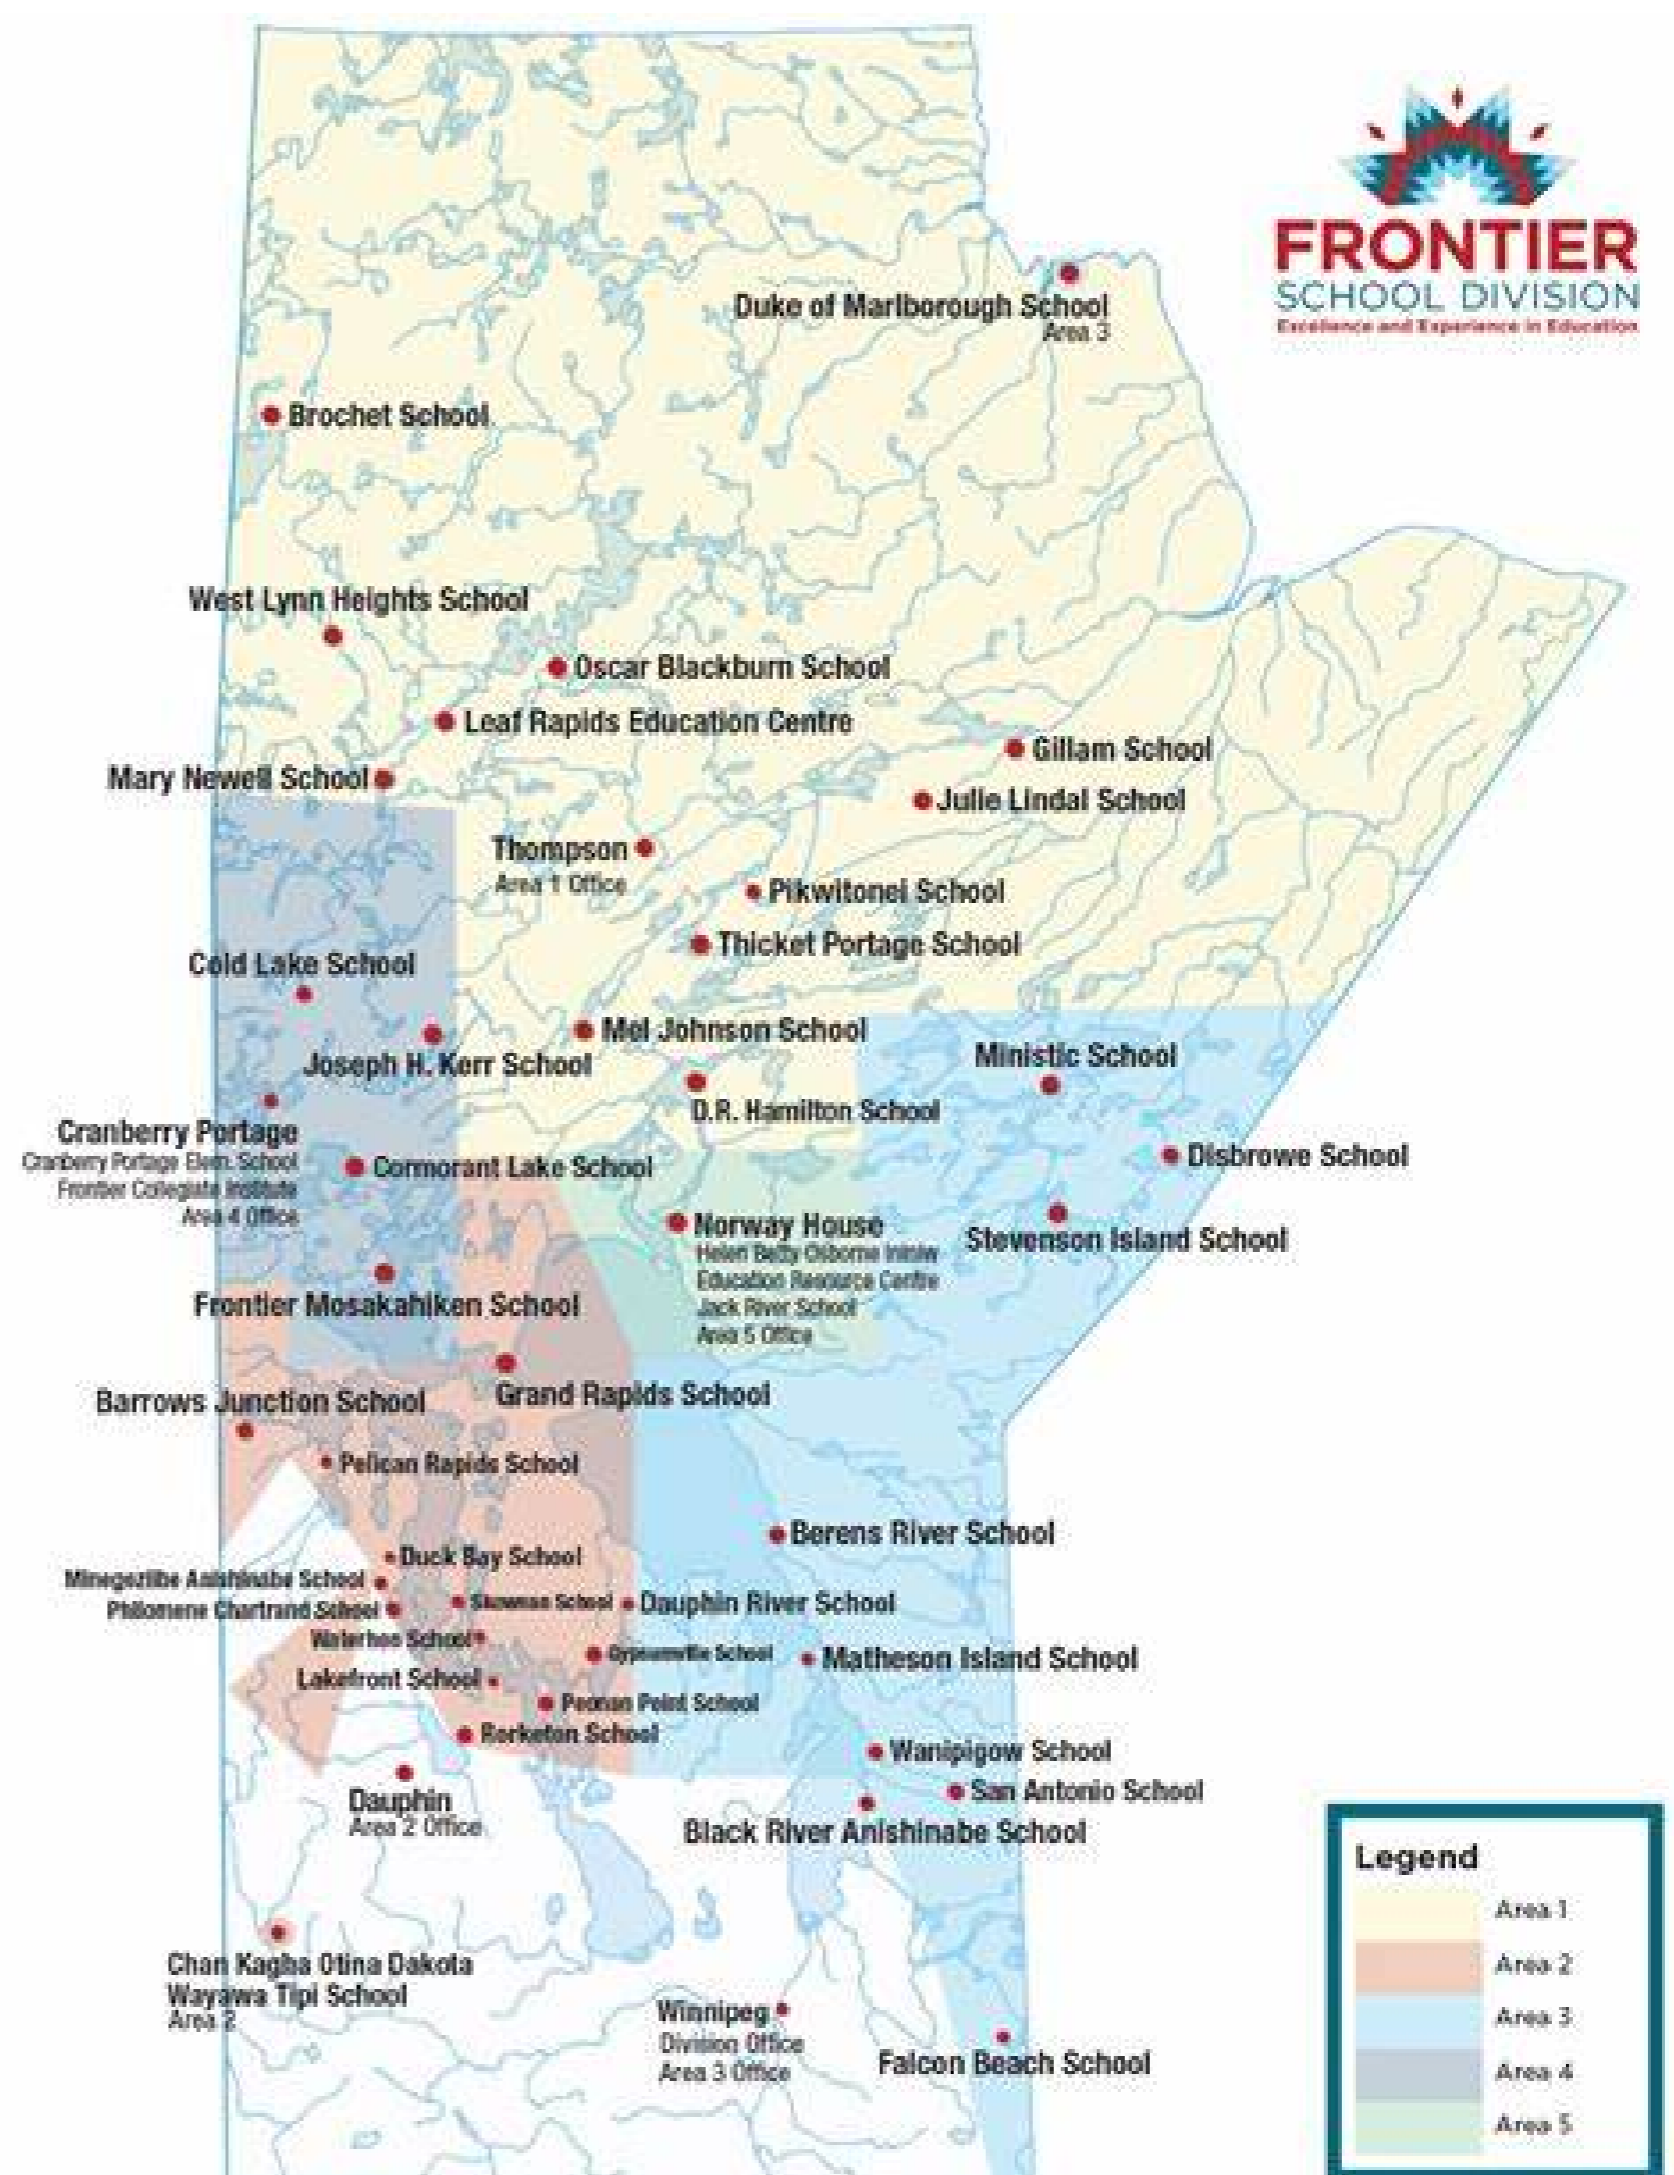

Our locations

Frontier School Division is the largest geographical school division in Manitoba. We have approx. 6,800 students and over 1,500 teachers and support staff in 39 diverse and inspiring communities. Several of our schools are situated on beautiful and picturesque lakes, allowing for outdoor classrooms to come alive!

Division Map

Friendship, connection, creativity and community is part of everyday life at Frontier School Division!

Our communities & culture

COMMUNITIES

Community and our children are the heart of everything we do at Frontier School Division. Each of our 39 communities are diverse and offer something unique. If you are looking for an opportunity to learn and grow as an educator, and engage with students, parents and caregivers on a whole new level than Frontier is where YOU need to be!